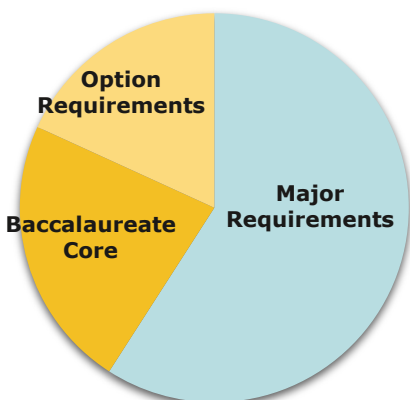

## Your Bachelor's Degree (BS) in Natural Resources

- A minimum of 180 credits are required for graduation; 60 must be upper division (300 and 400-level courses).
- A maximum of 135 credits earned at a community college may be applied toward a bachelor's degree at OSU.
- Only courses with letter prefixes and numbers above 100 are accepted.
- [More info: forestry.oregonstate.edu/undergraduate-programs/natural-resources/policy-and-management](http://forestry.oregonstate.edu/undergraduate-programs/natural-resources/policy-and-management)